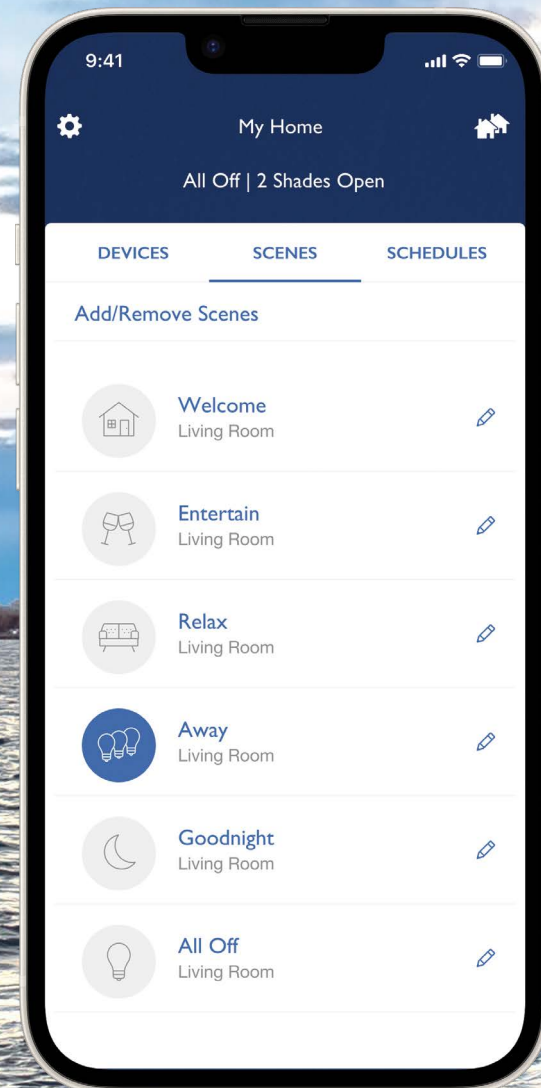

Controls

Time-Honored Craftsmanship

Personal by Design

Custom button engraving makes instant home control second nature, not just for you but also for your guests.

Product: Alisse Keypad | Champagne

Simple by Design

Keypads make room and whole-home control effortless. Each button is custom engraved and programmed, so common commands are fingertip-accessible throughout your home.

Product: Alisse Keypad | Graphite

Control From Anywhere

Immediate access to personalized light, shade, and climate control, whether you're lounging in the living room or sipping sunset cocktails in the harbor. The Lutron App puts whole-home control in the palm of your hand.