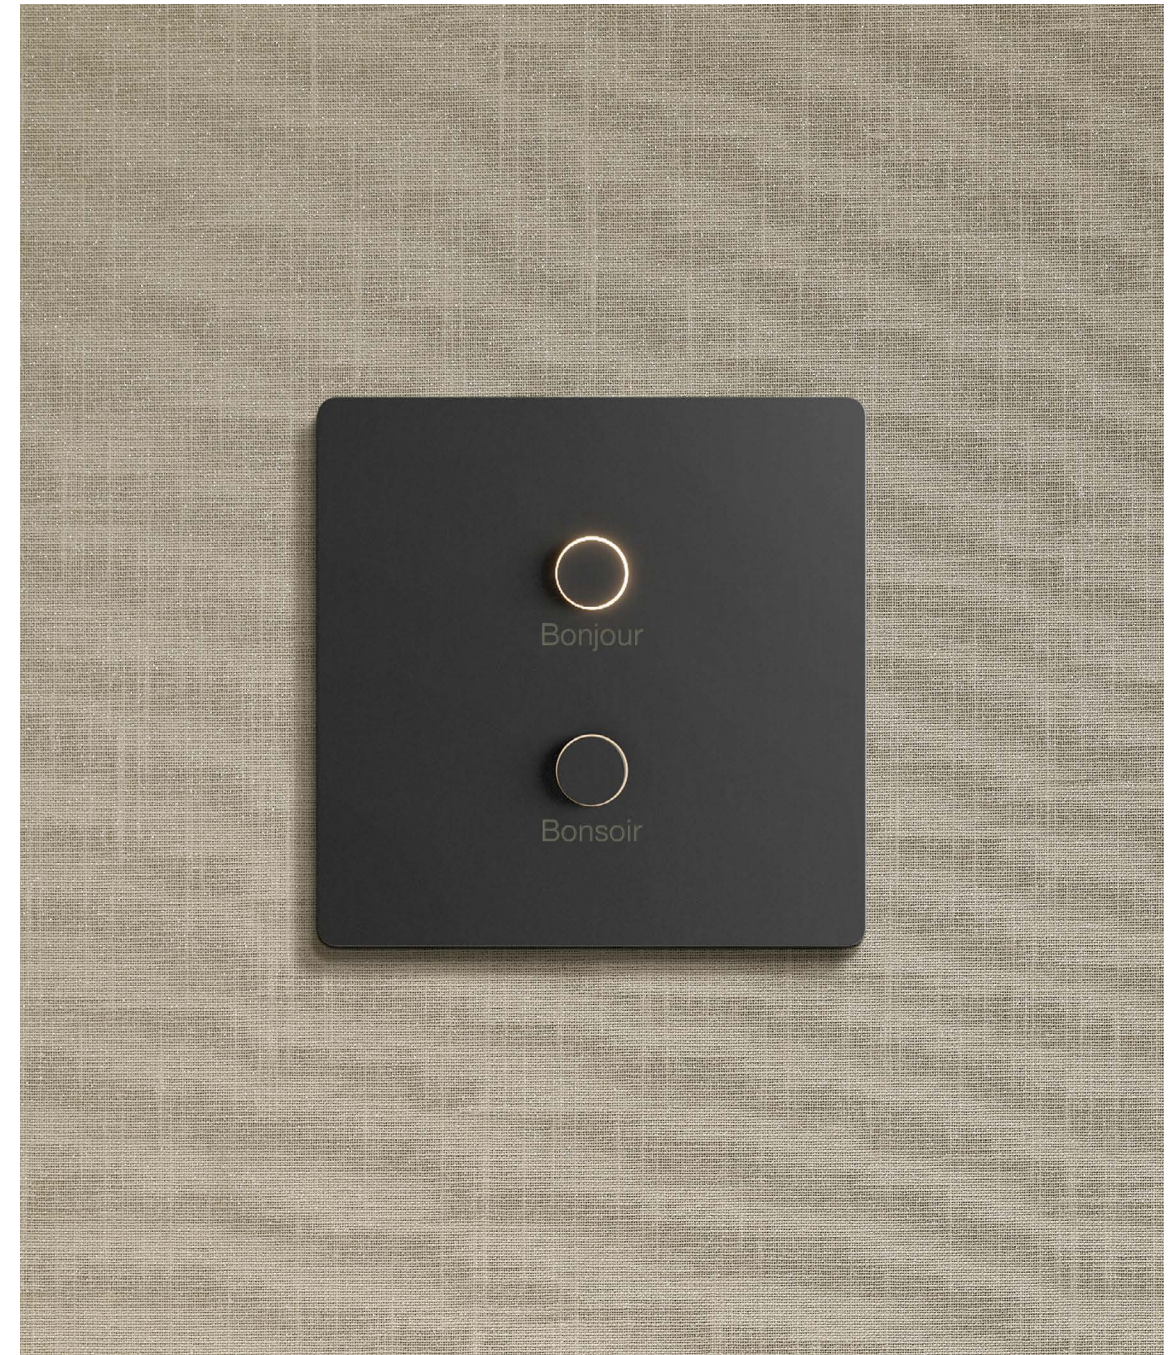

Controls

Time-Honored Craftsmanship

Personal by Design

Custom button engraving makes instant home control second nature, not just for you but also for your guests.

Product: Alisse Keypad | Champagne

Simple by Design