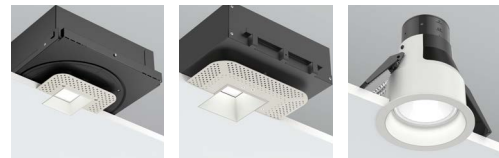

Ketra — the world's most innovative light source

Downlights

D2 D3 D4R