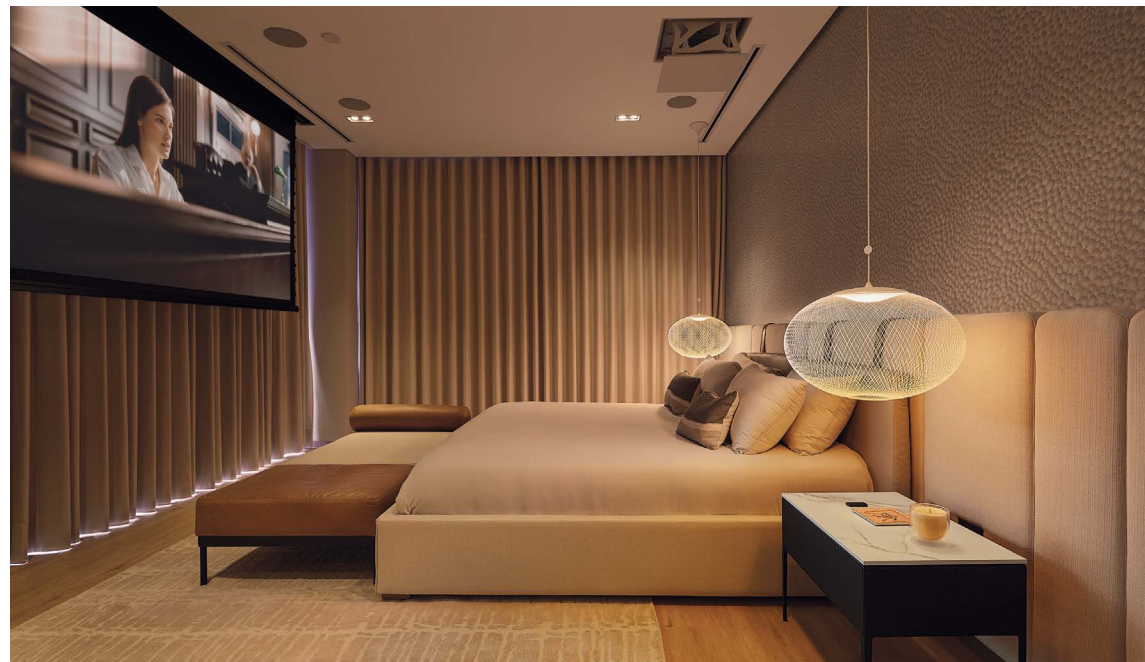

Home Theater

Remake any room into an immersive home cinema. Queue up a film, tune the room's lighting, and close the drapery with the push of a button.