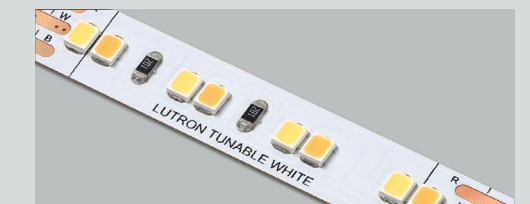

Lumaris — pro-grade native lighting for Lutron systems

The Lumaris tunable white tape light solution — the first ever tape light designed to be part of a Lutron connected lighting control system.

Tunable White Tape Light