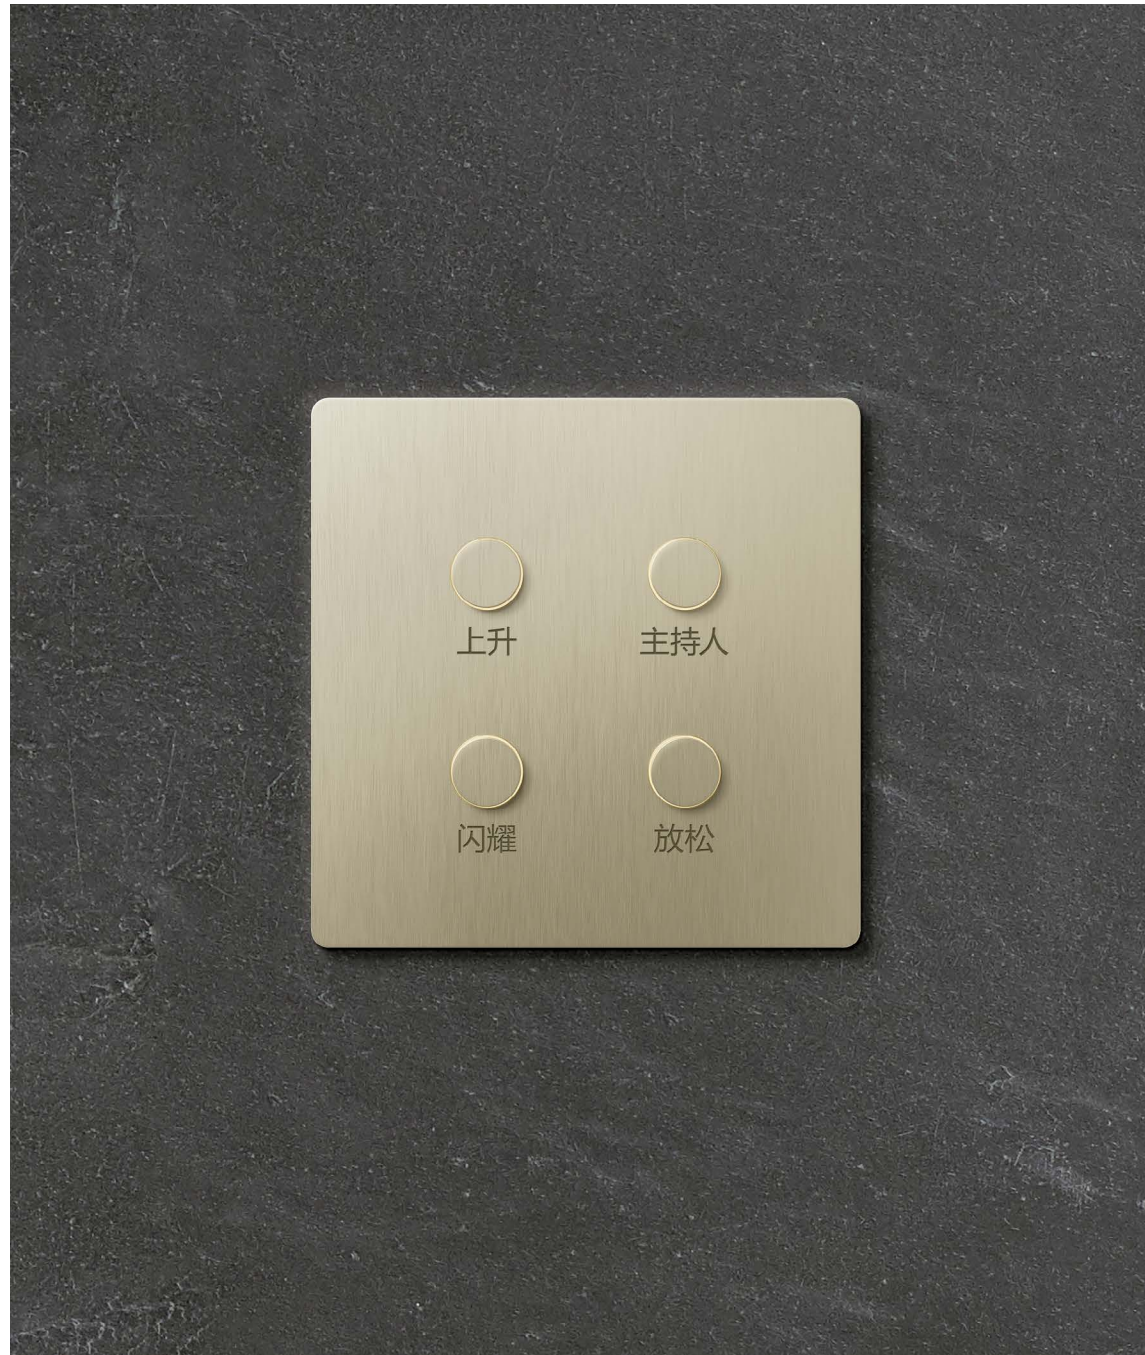

Controls

Time-Honored Craftsmanship

Personal by Design

Custom button engraving makes instant home control second nature, not just for you but also for your guests.

Product: Alisse Keypad | Champagne

Simple by Design