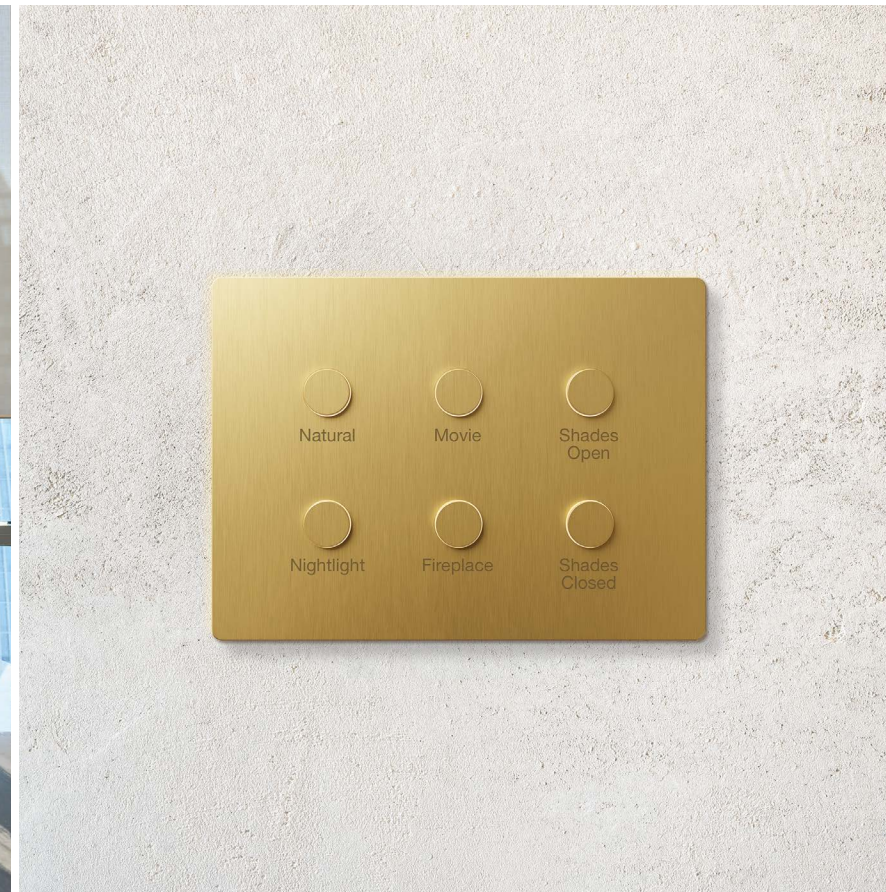

Controls 30

Integration 38

A spec sheet doesn't tell the story. Quality of light isn't just about CRI or TM-30 — it's measured in experiences, how closely it cleaves to the contours of natural light, how precisely it paints life with color, and how reliably it maintains its performance. You know it when you feel it. Lutron's Intelligent Light Portfolio redefines the expectation for what lighting in the home should be.